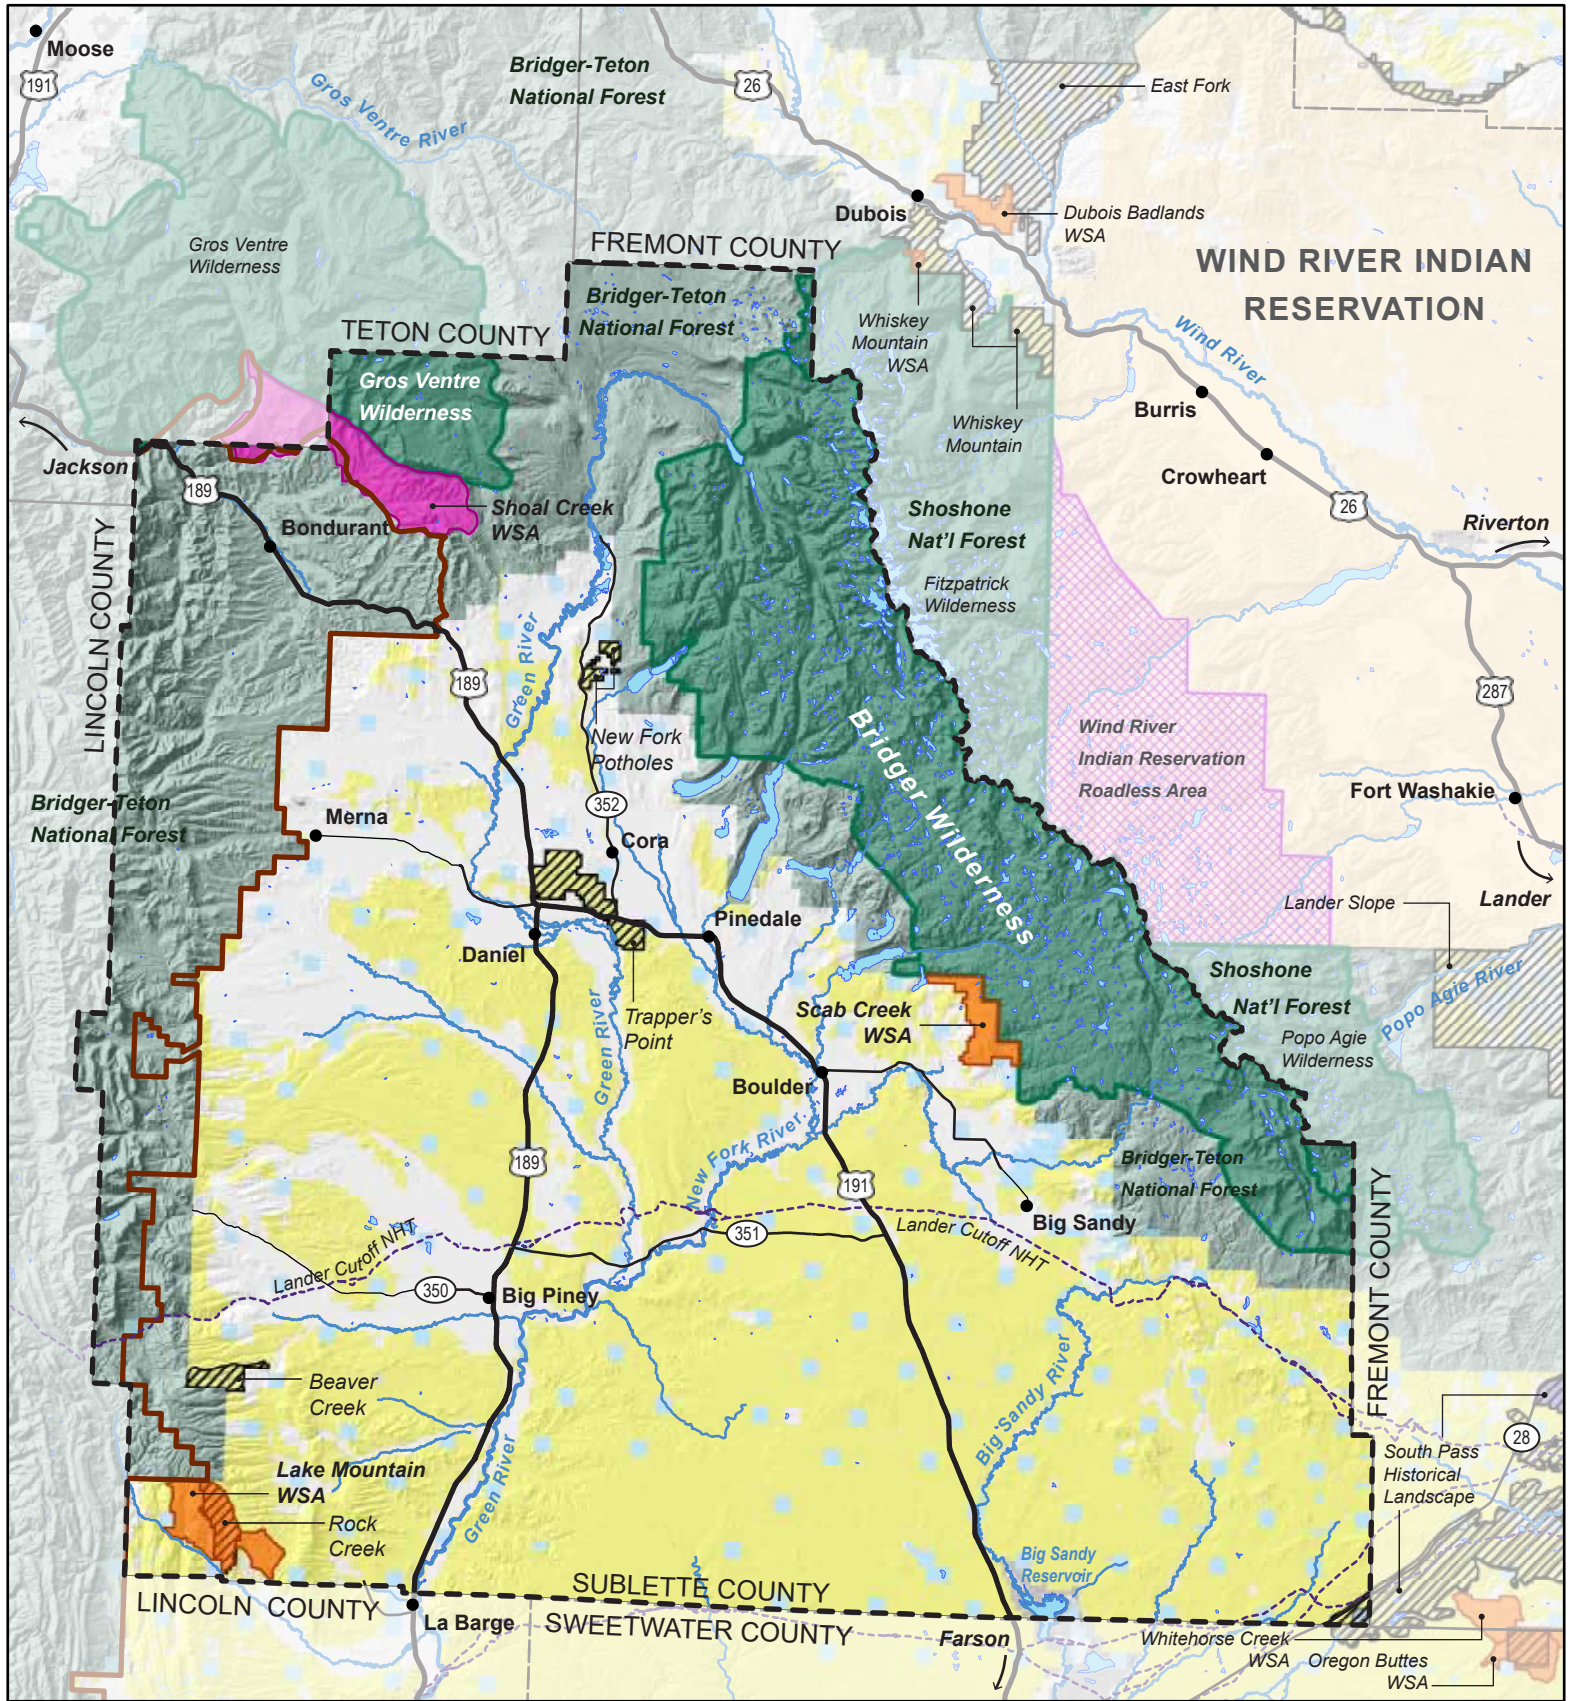

# SUBLETTE COUNTY, WYOMING

## Bureau of Land Management Wilderness Study Areas

Bureau of Land Management (BLM)	Private land	Forest Service Wilderness Study Areas (WSA)
National Forest	State land	BLM Wilderness Study Areas (WSA)
Wilderness Areas	BLM Areas of Critical Environmental Concern (ACEC)	National Historic Trails (NHT)
Wyoming Range Legacy Act boundary		